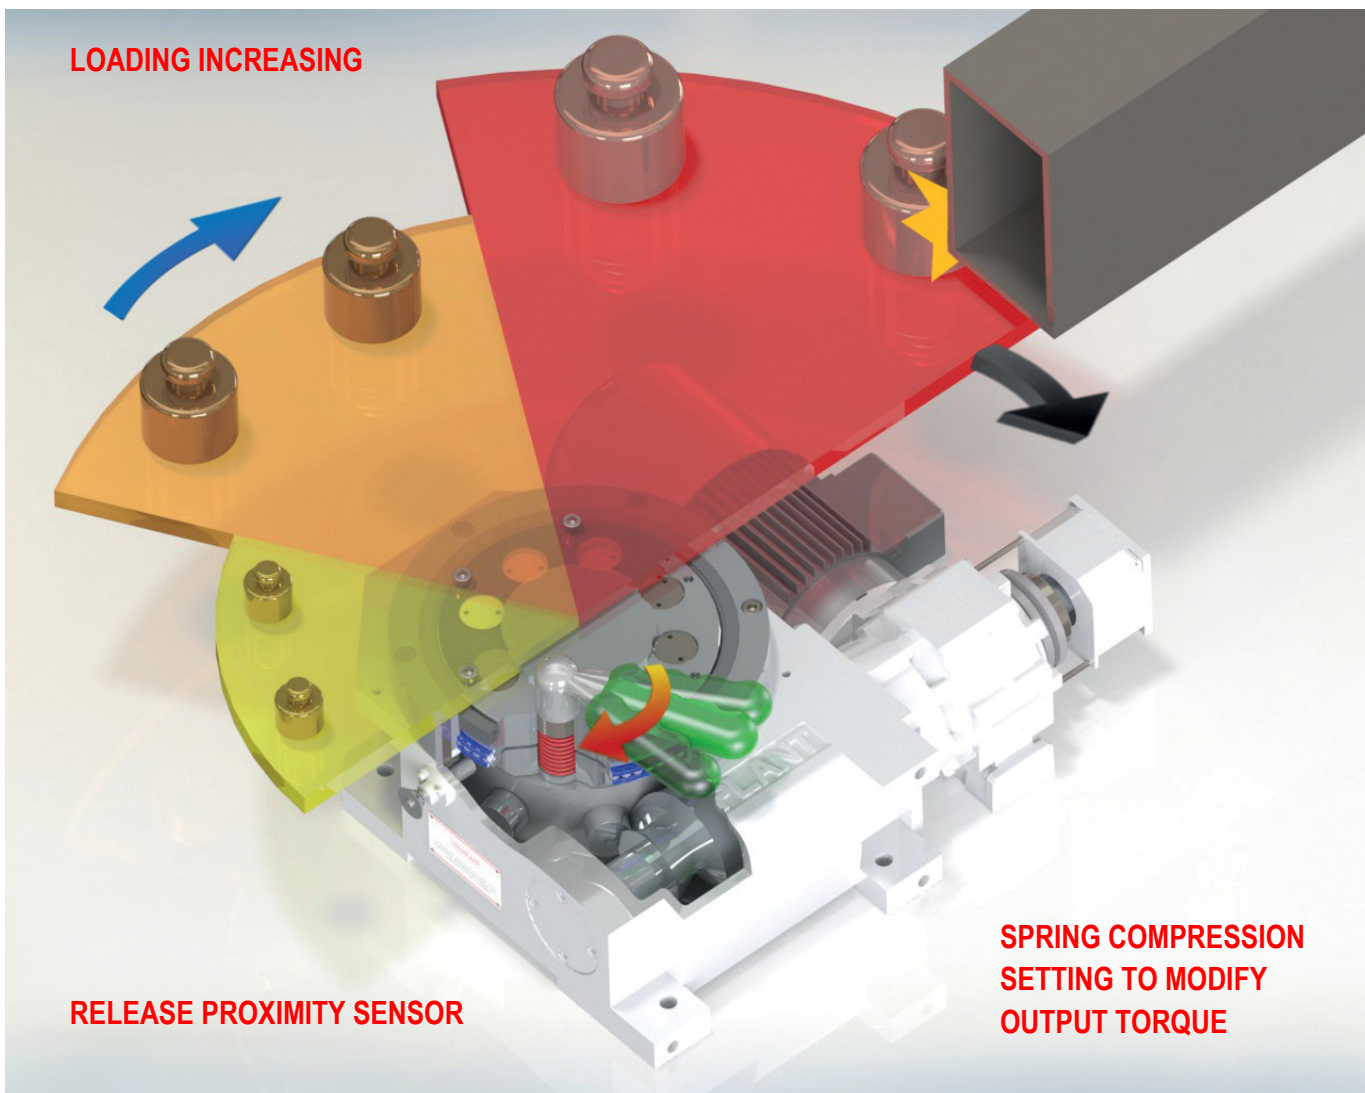

**ADJUSTABLE TRANSMISSION TORQUE (ATT)
WITH SAFETY OUTPUT TORQUE LIMITER (SOTL)**

**SX HD - ATT - SOTL
INDEXERS**

INTERNATIONAL PATENT N° TO 2012 A 000085

**Same external dimensions of a
standard indexer & HER Reducer**

The best-selling indexer series **SX HD** **ITALPLANT** add a new power: the **adjustable internal torque limiter**, which protects the indexer and your equipment from damage by overloads. It helps to limit any damage due to crash stops and jams.

First in the world.

- ◆ Synchronous
- ◆ Torque with possibility of setting
- ◆ Limiter in oil bath
- ◆ High-load bearing
- ◆ No external add-ons: same size of a standard indexers.
- ◆ A position sensor externally mounted shows the release
- ◆ Use the same fixtures holes on dial rotating plate - available on request