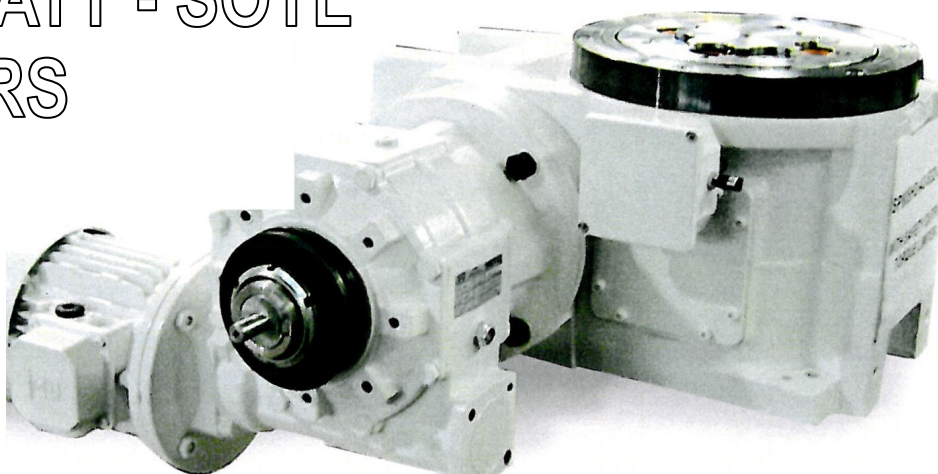

**ADJUSTABLE TRANSMISSION TORQUE (ATT)
WITH SAFETY OUTPUT TORQUE LIMITER (SOTL)**

**SX HD - ATT - SOTL
INDEXERS**

INTERNATIONAL PATENT N° TO 2012 A 000085

**Same external dimensions of a
standard indexer & HER Reducer**

The best-selling indexer series **SX HD** **ITALPLANT** add a new power: the **adjustable internal torque limiter**, which protects the indexer and your equipment from damage by overloads. It helps to limit any damage due to crash stops and jams.

First in the world.

- ◆ Synchronous
- ◆ Torque with possibility of setting
- ◆ Limiter in oil bath
- ◆ High-load bearing
- ◆ No external add-ons: same size of a standard indexers.
- ◆ A position sensor externally mounted shows the release
- ◆ Use the same fixtures holes on dial rotating plate - available on request