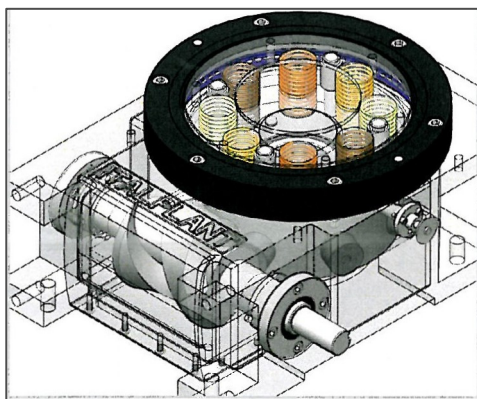

**ADJUSTABLE TRANSMISSION TORQUE (ATT)
WITH SAFETY OUTPUT TORQUE LIMITER (SOTL)**

**SX HD - ATT - SOTL
INDEXERS**

INTERNATIONAL PATENT N° TO 2012 A 000085

**Same external dimensions of a
standard indexer & HER Reducer**

The best-selling indexer series **SX HD** **ITALPLANT** add a new power: the **adjustable internal torque limiter**, which protects the indexer and your equipment from damage by overloads. It helps to limit any damage due to crash stops and jams.

First in the world.

- ◆ Synchronous
- ◆ Torque with possibility of setting
- ◆ Limiter in oil bath
- ◆ High-load bearing
- ◆ No external add-ons: same size of a standard indexers.
- ◆ A position sensor externally mounted shows the release
- ◆ Use the same fixtures holes on dial rotating plate - available on request